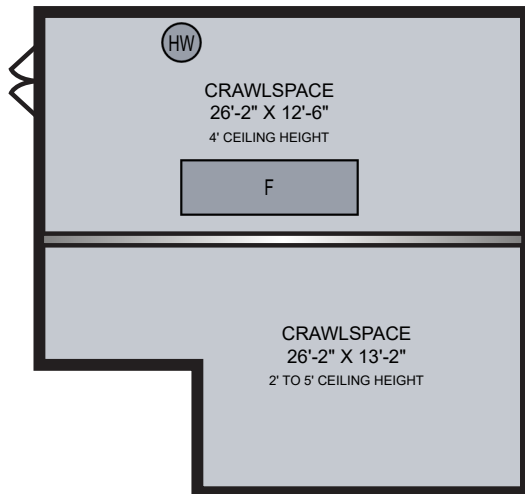

3552 Kelsey Place | Oak Bay

MAIN FLOOR

798 SQ.FT.

9' TO 12' VAULTED CEILING

LOWER FLOOR

513 SQ.FT.

FLOOR	FINISHED	UNFINISHED	TOTAL
MAIN	798	0	798
UPPER	531	0	531
LOWER	513	0	513
TOTAL			1842

OTHER AREAS	
GARAGE	487
DECK	112
PATIOS	378
CRAWLSPACE	684

3552 Kelsey Place | Oak Bay

UPPER FLOOR

798 SQ.FT.

8'-4" VAULTED CEILING

FLOOR	FINISHED	UNFINISHED	TOTAL
MAIN	798	0	798
UPPER	531	0	531
LOWER	513	0	513
TOTAL			1842

CRAWLSPACE

684 SQ.FT.

4' CEILING HEIGHT

OTHER AREAS	
GARAGE	487
DECK	112
PATIOS	378
CRAWLSPACE	684

THIS DOCUMENT IS PREPARED FOR THE EXCLUSIVE USE OF

MARNIE ROSS - REALTOR®

MEASURED 12/07/2022

NOTE: Area and dimensions are approximate. The room sizes are not to be used to calculate total square footage and the labels/sizes are for viewing reference only. All information furnished regarding this property is from sources deemed reliable but no warranty or representation is made to accuracy thereof.