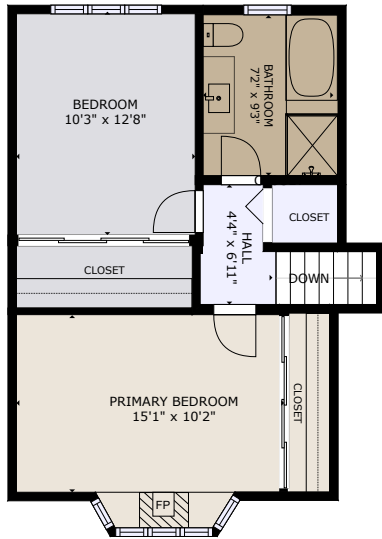

3552 Kelsey Place | Oak Bay

MAIN FLOOR

798 SQ.FT.

9' TO 12' VAULTED CEILING

LOWER FLOOR

513 SQ.FT.

FLOOR	FINISHED	UNFINISHED	TOTAL
MAIN	798	0	798
UPPER	531	0	531
LOWER	513	0	513
TOTAL			1842

OTHER AREAS	
GARAGE	487
DECK	112
PATIOS	378
CRAWLSPACE	684

THIS DOCUMENT IS PREPARED FOR THE EXCLUSIVE USE OF

MARNIE ROSS - REALTOR®

MEASURED 12/07/2022

NOTE: Area and dimensions are approximate. The room sizes are not to be used to calculate total square footage and the labels/sizes are for viewing reference only. All information furnished regarding this property is from sources deemed reliable but no warranty or representation is made to accuracy thereof. Purchaser to verify measurements on site.

3552 Kelsey Place | Oak Bay

UPPER FLOOR

798 SQ.FT.

8'-4" VAULTED CEILING

FLOOR	FINISHED	UNFINISHED	TOTAL
MAIN	798	0	798
UPPER	531	0	531
LOWER	513	0	513
TOTAL			1842

CRAWLSPACE

684 SQ.FT.

4' CEILING HEIGHT